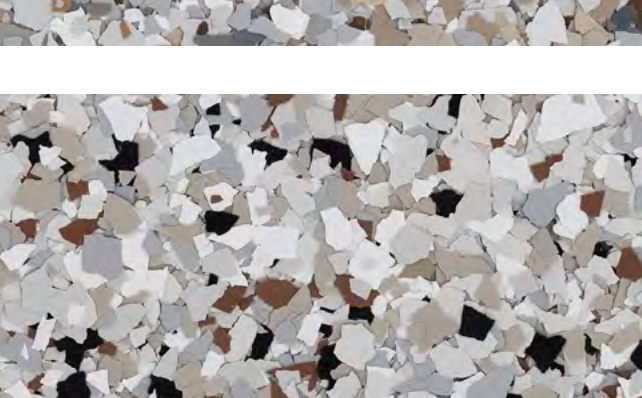

Modern Neutrals
OBISPO

Recommended Base Coat

CAMBRIA TAN BEIGE

Modern Neutrals
MOAB

Recommended Base Coat

TAN BEIGE MOCHA