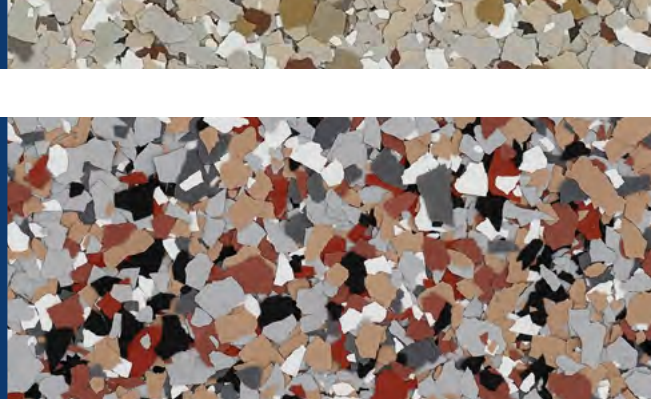

Bold Neutrals
LAKESHORE

Recommended Base Coat

 
CAMBRIA LIGHT GREY

Bold Neutrals
SADDLE RED

Recommended Base Coat

 
CAMBRIA LIGHT GREY

Bold Neutrals
EVENING SKY

Recommended Base Coat