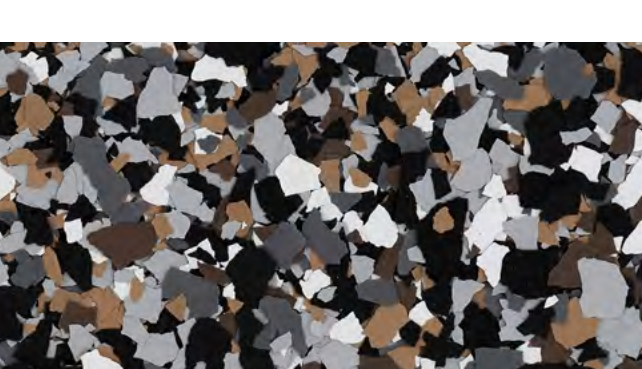

Statement Collection
ALIEN

Recommended Base Coat

CAMBRIA LIGHT GREY DARK GREY

Statement Collection
BUMBLEBEE

Recommended Base Coat

CAMBRIA LIGHT GREY DARK GREY

Statement Collection
TIGER'S EYE

Recommended Base Coat