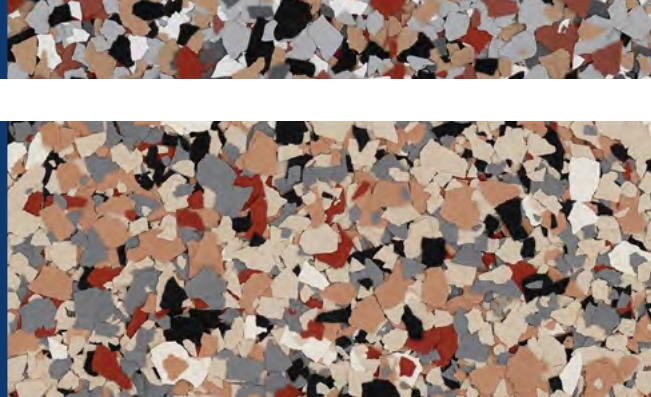

Bold Neutrals
EVENING SKY

Recommended Base Coat

CAMBRIA LIGHT GREY

Bold Neutrals
DESERT ROSE

Recommended Base Coat

LIGHT GREY TAN BEIGE