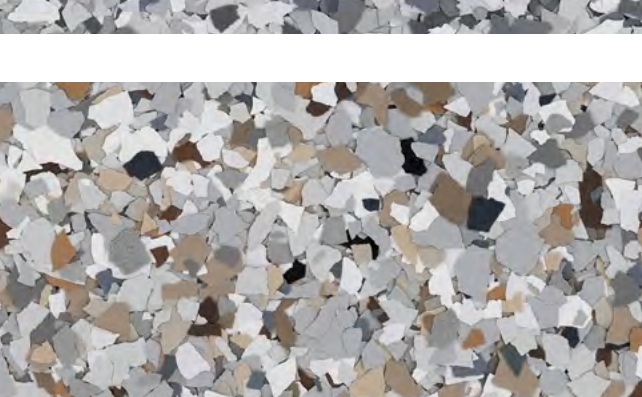

Modern Neutrals
CAMBRIA

Recommended Base Coat

 
CAMBRIA LIGHT GREY

Modern Neutrals
BRYCE

Recommended Base Coat

 
TAN BEIGE MCTAVISH

Modern Neutrals
OBISPO

Recommended Base Coat