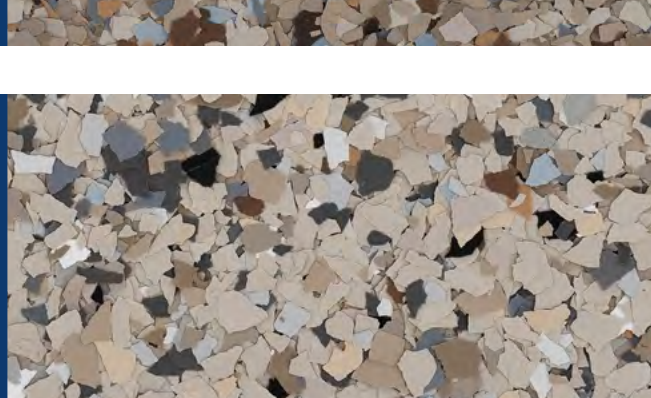

Modern Neutrals
DAKOTA GREY

Recommended Base Coat

CAMBRIA LIGHT GREY

Modern Neutrals
ARCHES

Recommended Base Coat

CAMBRIA TAN BEIGE