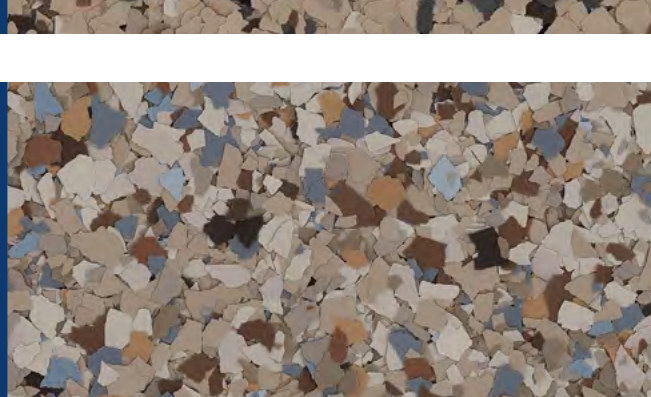

Modern Neutrals
OBISPO

Recommended Base Coat

CAMBRIA TAN BEIGE

Modern Neutrals
MOAB

Recommended Base Coat

TAN BEIGE MOCHA