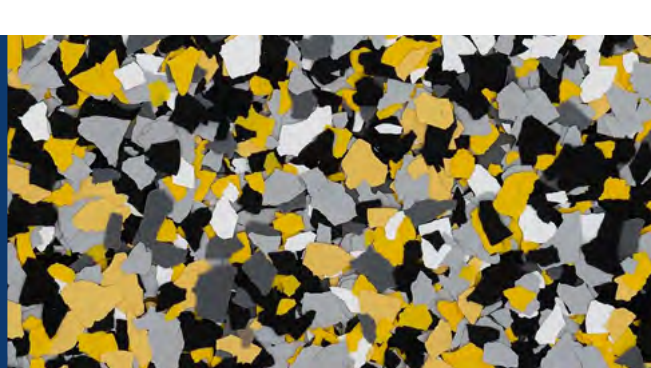

Statement Collection
ALIEN

Recommended Base Coat

CAMBRIA LIGHT GREY DARK GREY

Statement Collection
BUMBLEBEE

Recommended Base Coat

CAMBRIA LIGHT GREY DARK GREY

Statement Collection
TIGER'S EYE

Recommended Base Coat